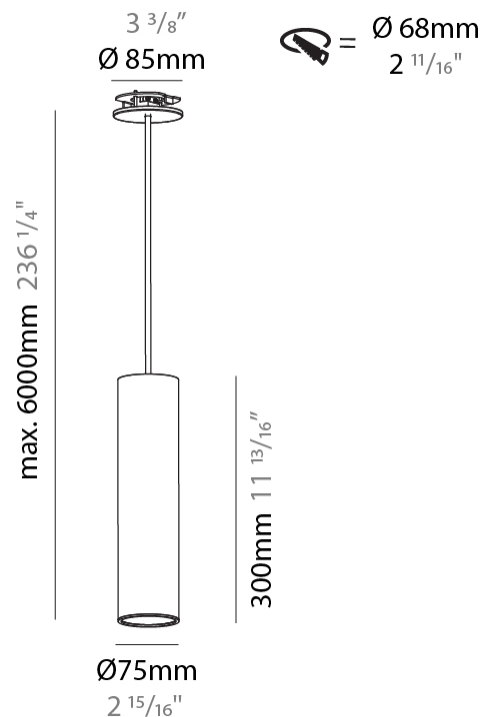

GENERAL

Series: Hangover
Subseries: Hangover Monopoint Recessed Canopy
Brand: Prolicht
Division: Architectural
Mounting Type: Suspension
Mounting Location: Ceiling
Subcategory: Pendant

PHYSICAL

Shape: Cylinder
Diameter (mm): 75
Diameter (in): 2 ¹⁵ / ₁₆
Height (mm): 300
Height (in): 11 ¹³ / ₁₆
Max. Overall Height (mm): 2300
Max. Overall Height (in): 90 ⁹ / ₁₆
Light Distribution: Downlight
Diffuser: Shine Ring 0-6
Fixture Finish: SSR / BKV / CWI / CRY / HAB / UFT / ITA / RUA / FTG / MYG / LOD / PUS / FRO / FUP / KIA / POP / BLS / SPG / MEY / GOH / GUM / CHC / COM / ABZ / JAG / OBR / MOS / ROR
Fixture Material: Aluminum
Cable Details: 2000mm / 6000mmm Cable in White / Black / Orange / Red
Cut-out Measurements: 68mm / 2 11/16"

OPTICAL

Reflector: 18 / 36 / 52

RATINGS AND CERTIFICATIONS

Certified By: Certified for North American Standards
IP rating: IP20

HANGOVER MONOPOINT RECESSED CANOPY SUSPENSION

A300158-

PROJECT
TYPE
SPECIFIER
QUANTITY
DATE

GENERAL

Series: Hangover
Subseries: Hangover Monopoint Recessed Canopy
Brand: Prolicht
Division: Architectural
Mounting Type: Suspension
Mounting Location: Ceiling
Subcategory: Pendant

PHYSICAL

Shape: Cylinder
Diameter (mm): 75
Diameter (in): 2 ¹⁵ / ₁₆
Height (mm): 300
Height (in): 11 ¹³ / ₁₆
Max. Overall Height (mm): 2300
Max. Overall Height (in): 90 ⁹ / ₁₆
Light Distribution: Direct / Indirect / Downlight
Diffuser: Shine Ring 0-6
Fixture Finish: SSR / BKV / CWI / CRY / HAB / UFT / ITA / RUA / FTG / MYG / LOD / PUS / FRO / FUP / KIA / POP / BLS / SPG / MEY / GOH / GUM / CHC / COM / ABZ / JAG / OBR / MOS / ROR
Fixture Material: Aluminum
Cable Details: 2000mm / 6000mm Cable in White / Black / Orange / Red
Cut-out Measurements: 68mm / 2 11/16"